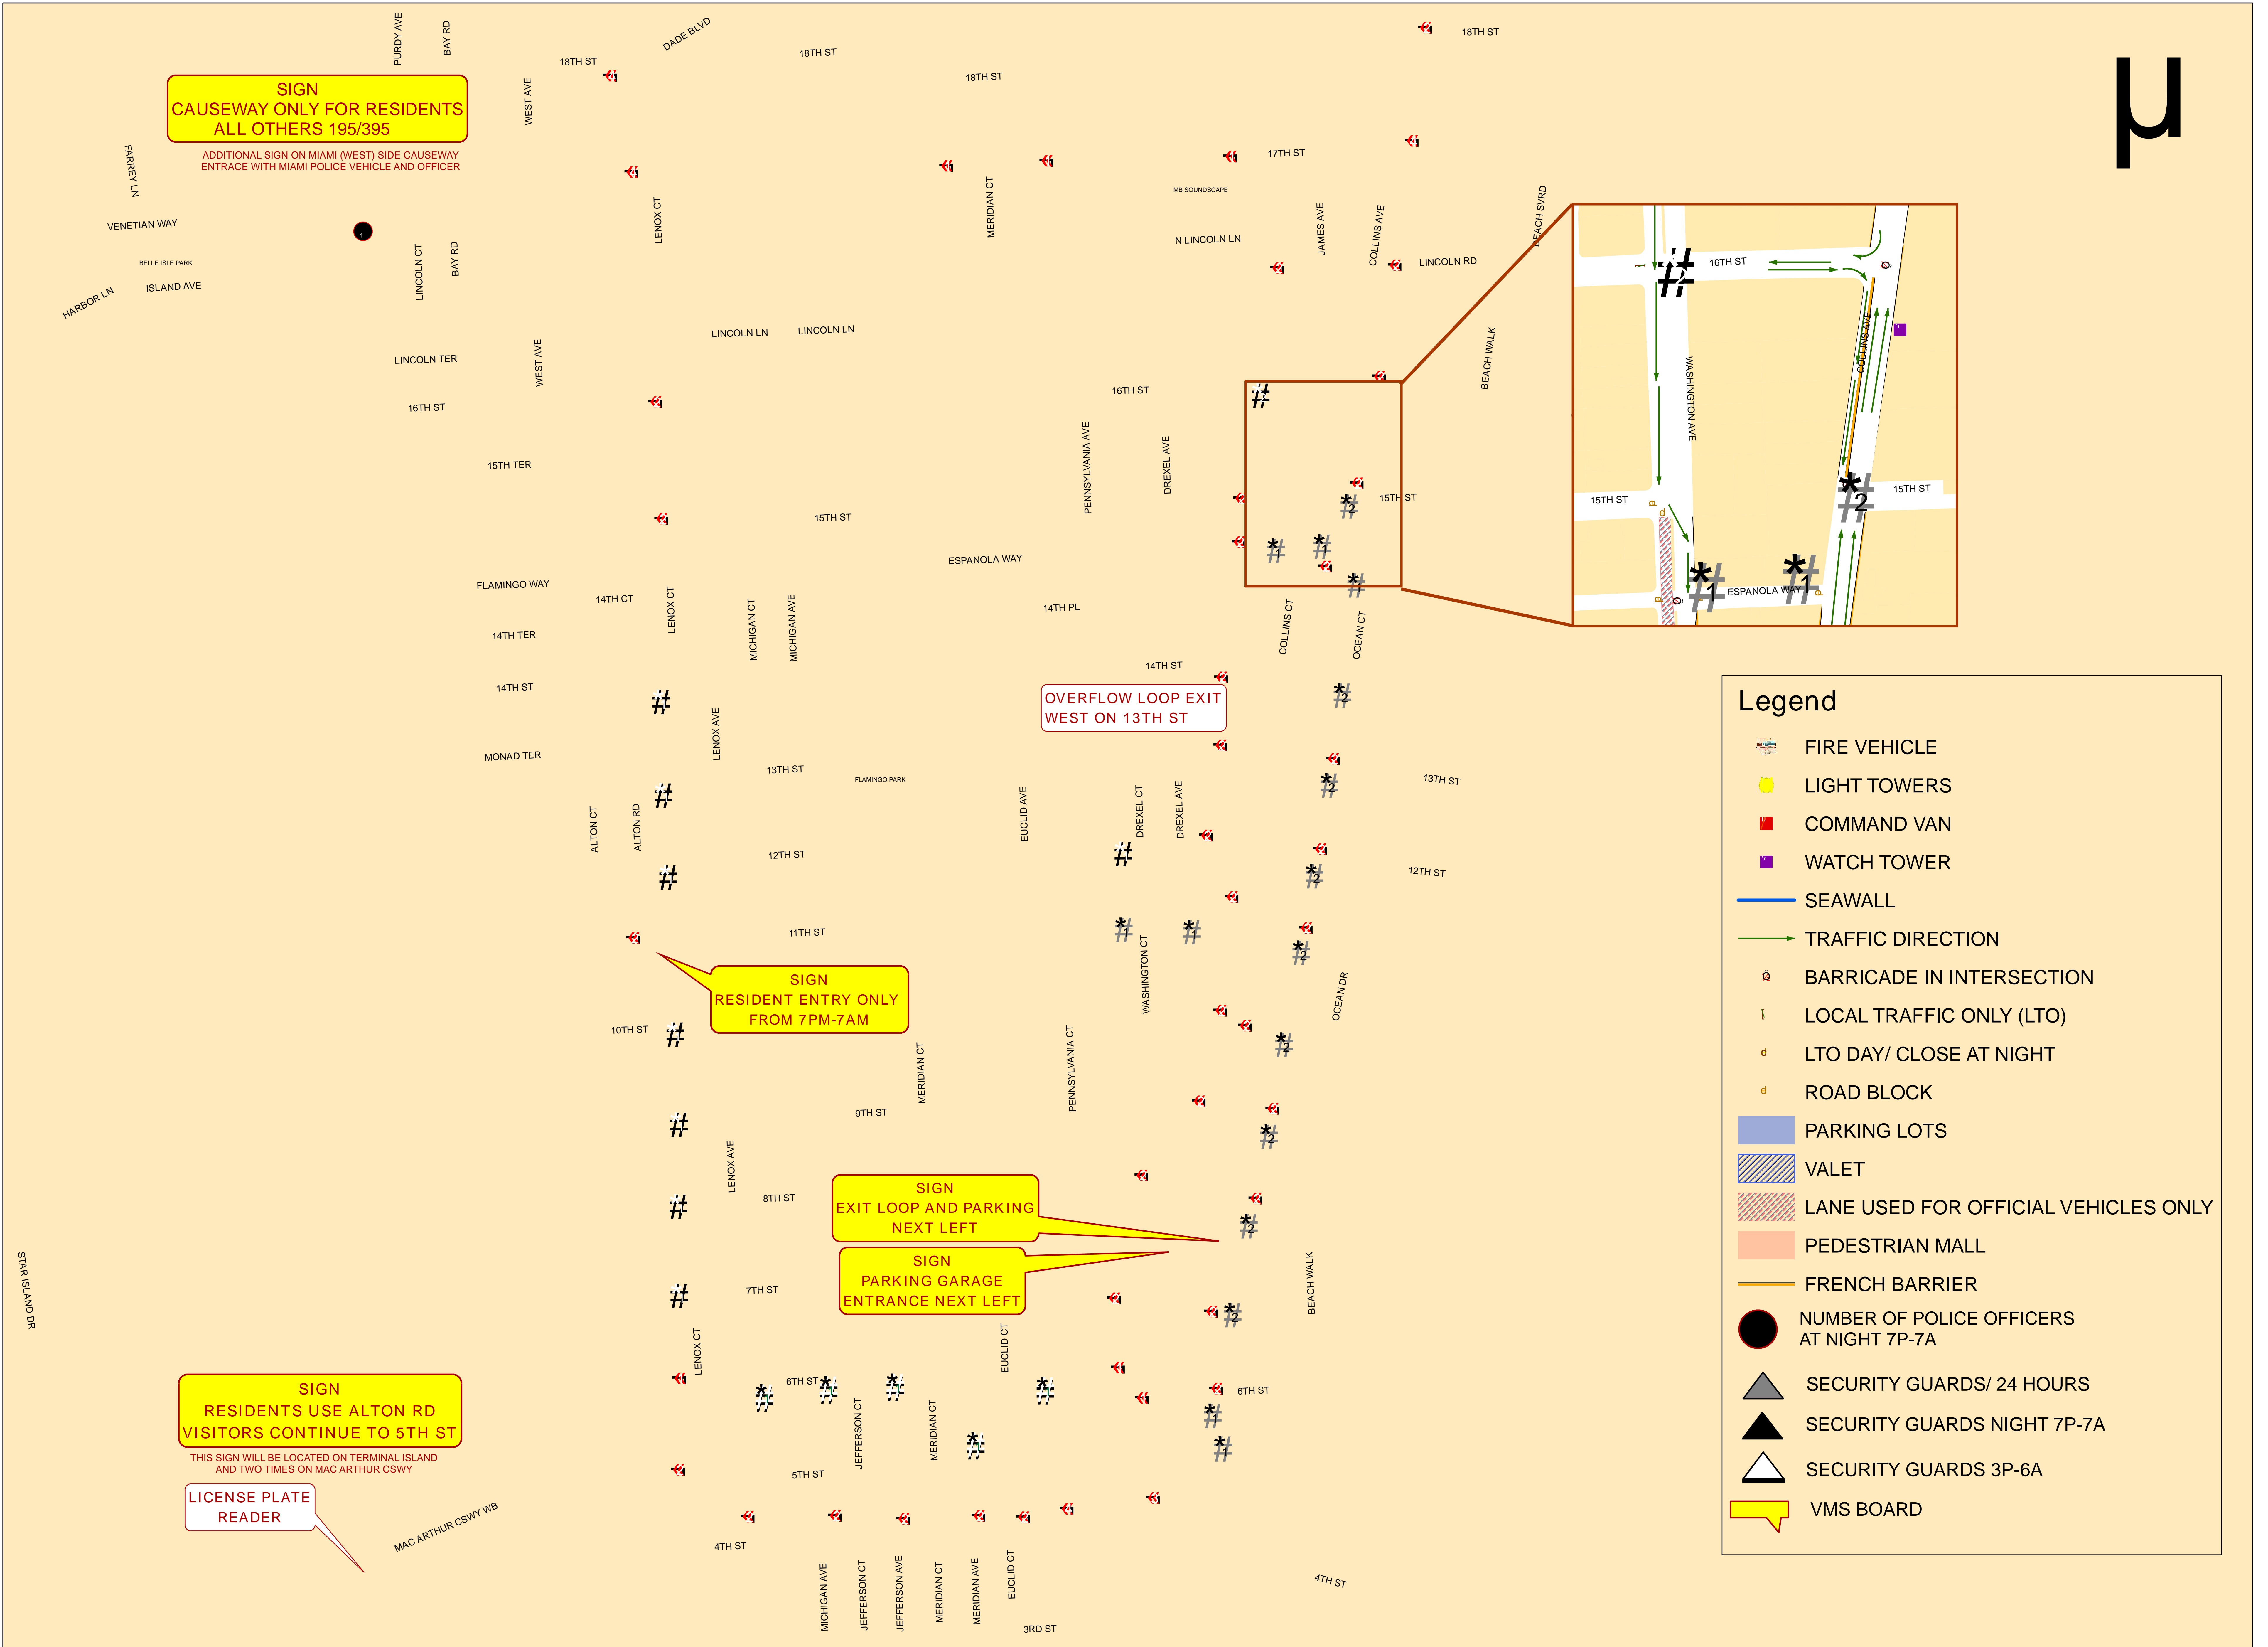

# Memorial Day Weekend 2013: Traffic Plan (FROM 5TH ST TO 18TH ST)

Legend	
	FIRE VEHICLE
	LIGHT TOWERS
	COMMAND VAN
	WATCH TOWER
	SEAWALL
	TRAFFIC DIRECTION
	BARRICADE IN INTERSECTION
	LOCAL TRAFFIC ONLY (LTO)
	LTO DAY/ CLOSE AT NIGHT
	ROAD BLOCK
	PARKING LOTS
	VALET
	LANE USED FOR OFFICIAL VEHICLES ONLY
	PEDESTRIAN MALL
	FRENCH BARRIER
	NUMBER OF POLICE OFFICERS AT NIGHT 7P-7A
	SECURITY GUARDS/ 24 HOURS
	SECURITY GUARDS NIGHT 7P-7A
	SECURITY GUARDS 3P-6A
	VMS BOARD